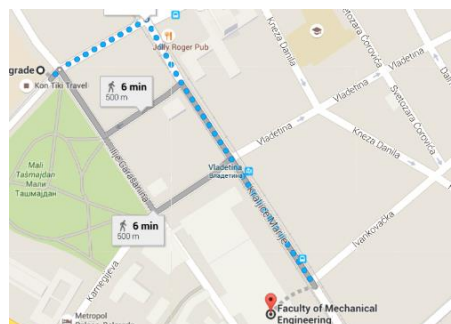

Price:

Single room (45€/night)
Standard Double Room (65€/night)
Distance from the venue: 6min walk, 500m.