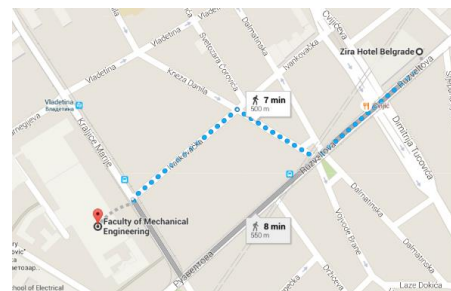

Prices:

Superior room (99€/night)
Distance from the venue: 7min walk, 500m.