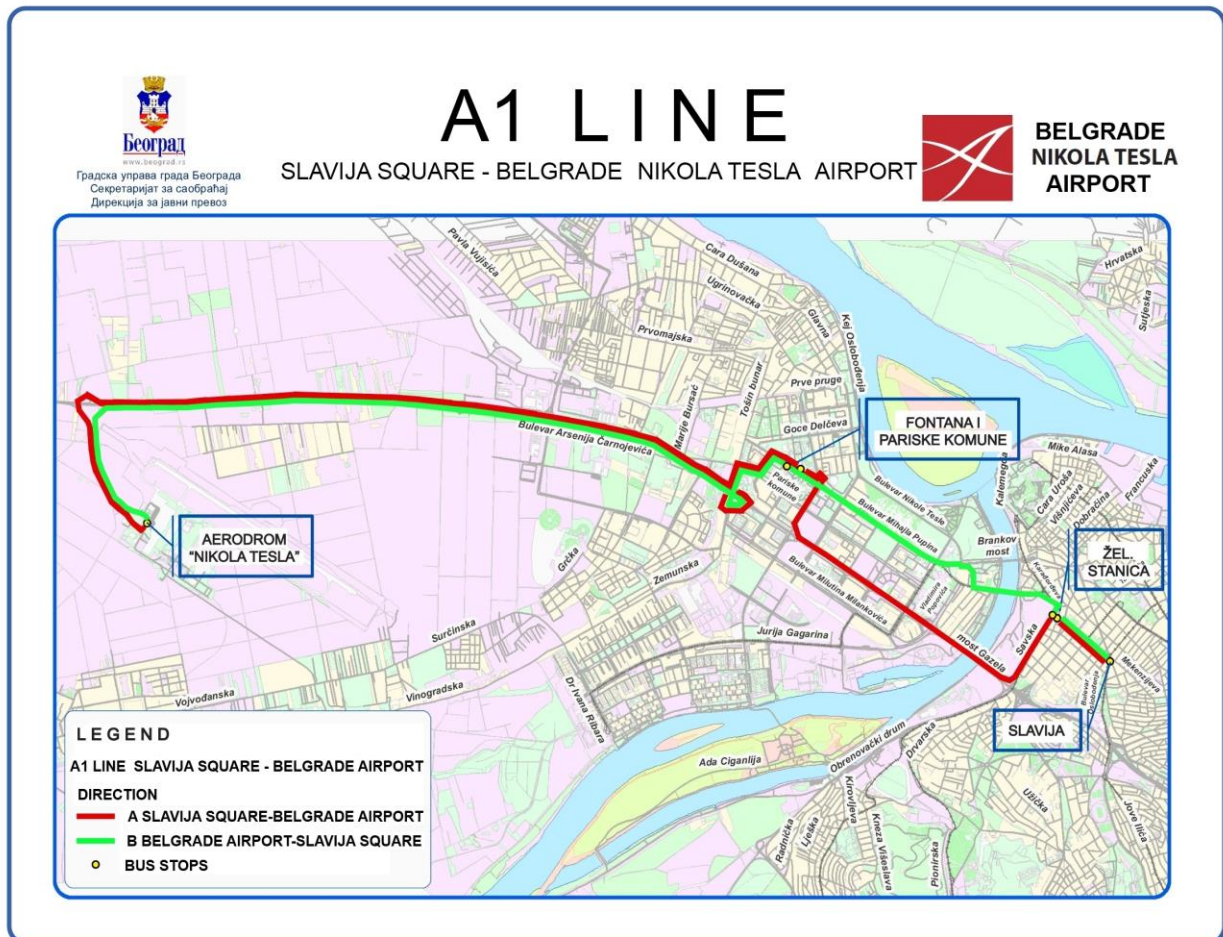

PTC Belgrade Line 72

Airport - Zeleni venac; Zeleni venac - Airport

Ticket price: RSD 89 (if ticket bought in kiosk), RSD 150 (90 min time-limited ticket).

Other payment options can be found at : <https://www.busplus.rs/karte.php>

Approximate travel time 30 - 40 minutes

Bus stop at the airport is located opposite the terminal behind the car parking place: