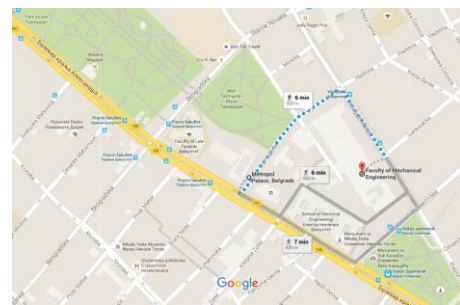

Meeting and Travel Information

Hotel Information

Few hotels and its walking distance from Belgrade Workshop Venue:

University of Belgrade, Mechanical Faculty, Kraljice Marije 16, 11000 Belgrade, Serbia

Metopol Palace (****)

Bulevar Kralja Aleksandra 69
Tel.: + 38111 3333100
Fax: +381 11 3333300
Web: <http://www.metropolpalace.com/>

Prices:

Classic double room (175€/night/person)
Distance from the venue: 6min walk, 500m.