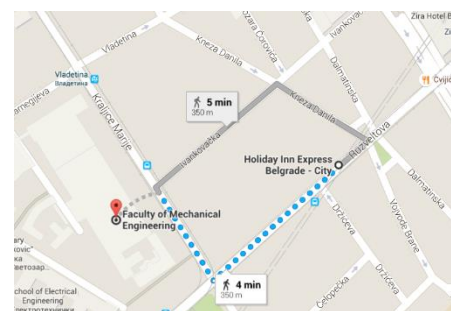

Price:

Single room (67€/night)
Double Room (72€/night)
Distance from the venue: 4min walk, 350m.